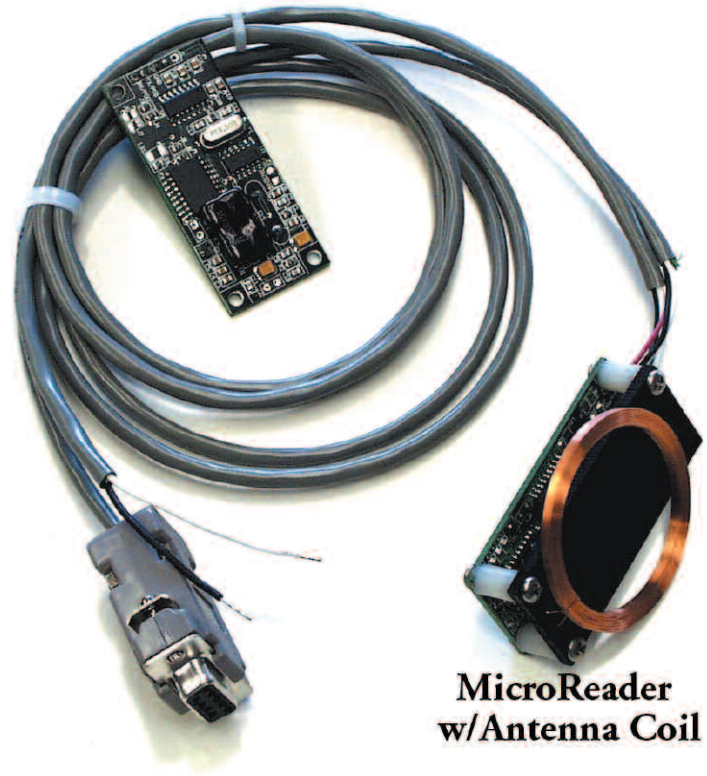

Specialty Readers

Model 3020 Series MicroReader

A total solution, plug and go miniature Reader and Writer for OEM applications. This unit can be supplied with/without Antenna, or custom Antennas.

Protocols:	RS232 or TTL selectable Wiegand upon request
Power:	+5 VDC @ 125 mA
Measures:	1" x 2" x .25" 5.9cm x 2.5cm x .7cm
Modes:	Read Write or Read Only
Op Temp:	-40° C to +55° C
St Temp:	-55° C to +85° C
Weight:	.3 oz. - 9 grams (base pcb only)
Tag Types:	Most 125 KHz chips